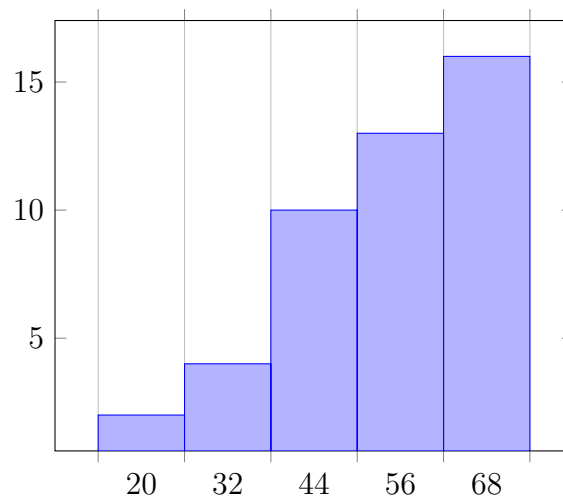

### Math 4707 Grade Distribution

(A) Histogram of scores.

(B) Cumulative histogram of scores.

Letter grades and their corresponding ranges of total course scores (out of 100):

Score Range	Letter Grade	Multiplicity
78–	<i>A</i>	2
74–77	<i>A–</i>	1
66–73	<i>B+</i>	2
58–65	<i>B</i>	1
55–57	<i>B–</i>	3
51–54	<i>C+</i>	2
44–50	<i>C</i>	1
41–43	<i>C–</i>	1
38–40	<i>D+</i>	0
34–37	<i>D</i>	1