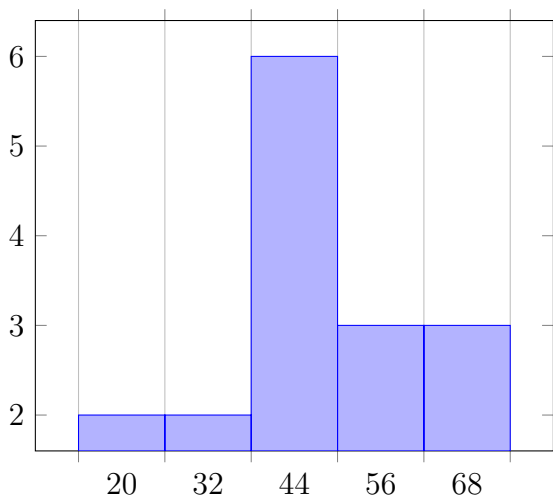

### Math 4707 Grade Distribution

(A) Histogram of scores.

(B) Cumulative histogram of scores.

Letter grades and their corresponding ranges of total course scores (out of 100):

Score Range	Letter Grade	Multiplicity
78–	<i>A</i>	2
74–77	<i>A–</i>	1
66–73	<i>B+</i>	2
58–65	<i>B</i>	1
55–57	<i>B–</i>	3
51–54	<i>C+</i>	2
44–50	<i>C</i>	1
41–43	<i>C–</i>	1
38–40	<i>D+</i>	0
34–37	<i>D</i>	1